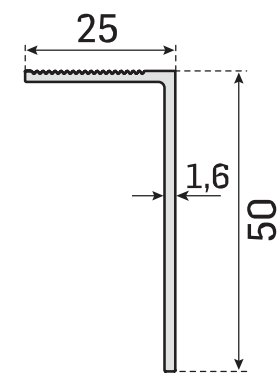

MKL4403 0,347 kg/mt

MKL4407 0,309 kg/mt