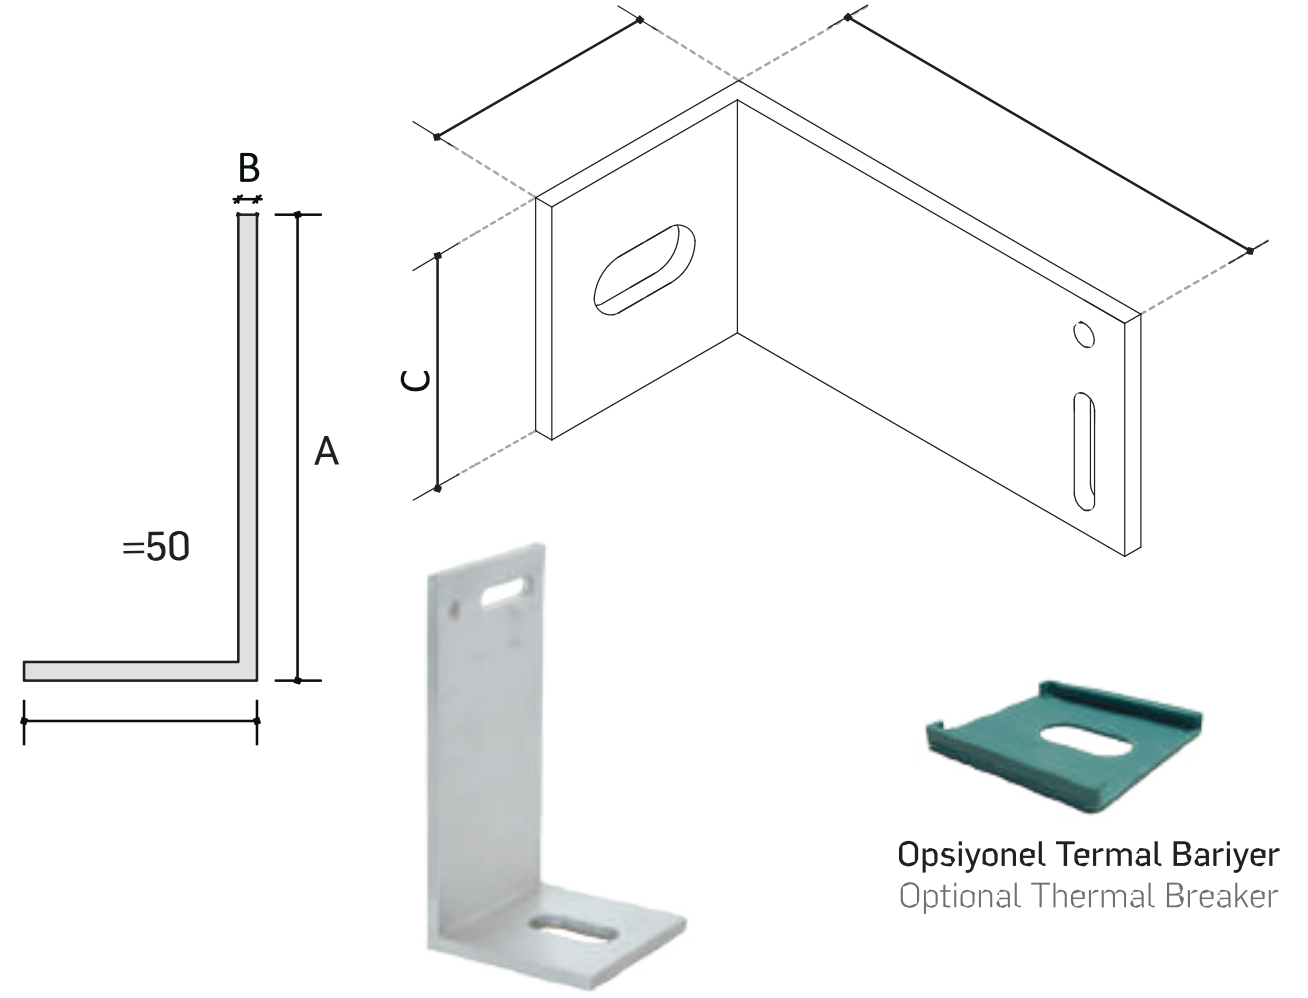

MEKALTEK

Cephe Sistem Profilleri
Facade System Profiles

L Braketler

L Brackets

FACADE OPENING "A"	THICKNESS "B"	CUTTING SIZE "C"	HOLE COMBINATION
50	3	50	SINGLE
50	4	50	SINGLE
70	3	50	SINGLE
70	3	80	DOUBLE
70	3	100	DOUBLE
70	4	50	SINGLE
70	4	80	DOUBLE
70	4	100	DOUBLE
80	4	50	SINGLE
80	4	100	DOUBLE
100	3	50	SINGLE
100	3	80	DOUBLE
100	3	100	DOUBLE
100	4	40	SINGLE
100	4	50	SINGLE
100	4	100	DOUBLE
120	3	50	SINGLE
120	3	100	DOUBLE
120	4	50	SINGLE
120	4	100	DOUBLE
150	4	50	DOUBLE
150	4	100	DOUBLE
180	4	50	SINGLE
180	4	70	SINGLE
180	4	100	DOUBLE
230	4	50	SINGLE
230	4	100	DOUBLE
250	5	50	SINGLE
250	5	100	DOUBLE
300	3	80	DOUBLE