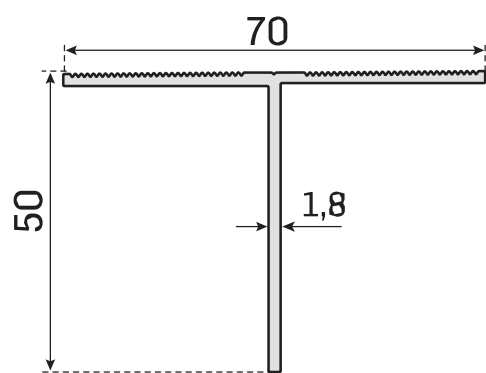

MKL4400 0,604 kg/mt

MKL4404 0,545 kg/mt