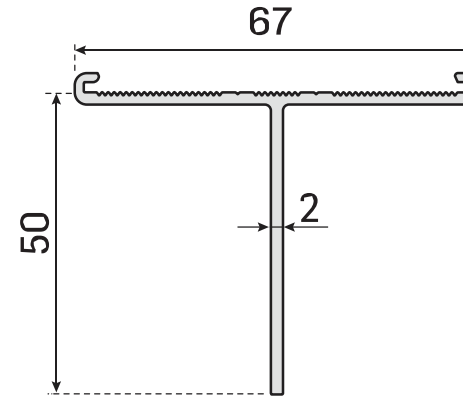

L Braketler

L Brackets

FACADE OPENING "A"	THICKNESS "B"	CUTTING SIZE "C"	HOLE COMBINATION
50	3	50	SINGLE
50	4	50	SINGLE
70	3	50	SINGLE
70	3	80	DOUBLE
70	3	100	DOUBLE
70	4	50	SINGLE
70	4	80	DOUBLE
70	4	100	DOUBLE
80	4	50	SINGLE
80	4	100	DOUBLE
100	3	50	SINGLE
100	3	80	DOUBLE
100	3	100	DOUBLE
100	4	40	SINGLE
100	4	50	SINGLE
100	4	100	DOUBLE
120	3	50	SINGLE
120	3	100	DOUBLE
120	4	50	SINGLE
120	4	100	DOUBLE
150	4	50	DOUBLE
150	4	100	DOUBLE
180	4	50	SINGLE
180	4	70	SINGLE
180	4	100	DOUBLE
230	4	50	SINGLE
230	4	100	DOUBLE
250	5	50	SINGLE
250	5	100	DOUBLE
300	3	80	DOUBLE