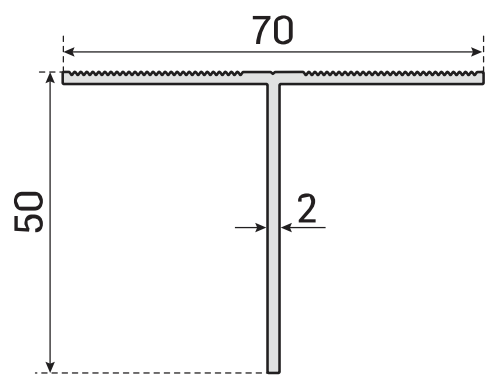

MEKALTEK

Cephe Sistem Profilleri
Facade System Profiles

L Braketler

L Brackets

FACADE OPENING "A"	THICKNESS "B"	CUTTING SIZE "C"	HOLE COMBINATION
50	3	50	SINGLE
50	4	50	SINGLE
70	3	50	SINGLE
70	3	80	DOUBLE
70	3	100	DOUBLE
70	4	50	SINGLE
70	4	80	DOUBLE
70	4	100	DOUBLE
80	4	50	SINGLE
80	4	100	DOUBLE
100	3	50	SINGLE
100	3	80	DOUBLE
100	3	100	DOUBLE
100	4	40	SINGLE
100	4	50	SINGLE
100	4	100	DOUBLE
120	3	50	SINGLE
120	3	100	DOUBLE
120	4	50	SINGLE
120	4	100	DOUBLE
150	4	50	DOUBLE
150	4	100	DOUBLE
180	4	50	SINGLE
180	4	70	SINGLE
180	4	100	DOUBLE
230	4	50	SINGLE
230	4	100	DOUBLE
250	5	50	SINGLE
250	5	100	DOUBLE
300	3	80	DOUBLE