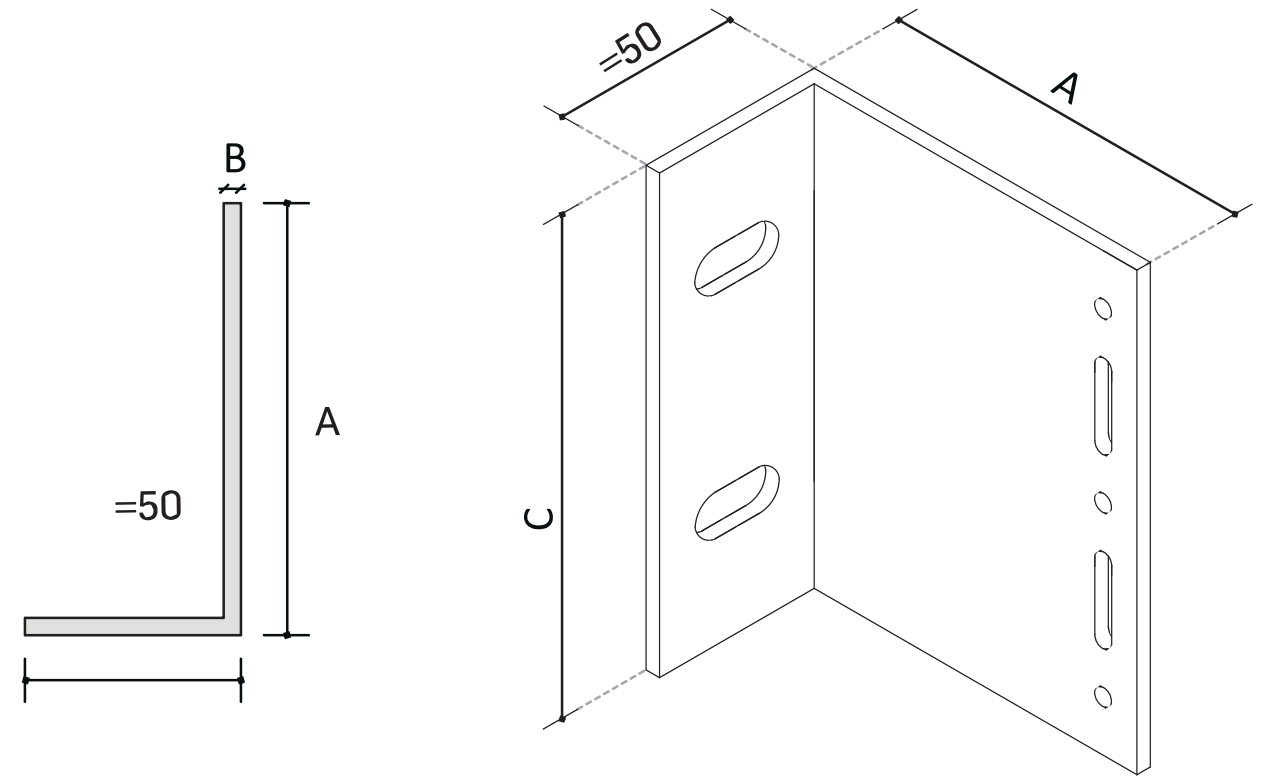

MEKALTEK

Cephe Sistem Profilleri
Facade System Profiles

L Braketler

L Brackets

FACADE OPENING "A"	THICKNESS "B"	CUTTING SIZE "C"	HOLE COMBINATION
50	3	50	SINGLE
50	4	50	SINGLE
70	3	50	SINGLE
70	3	80	DOUBLE
70	3	100	DOUBLE
70	4	50	SINGLE
70	4	80	DOUBLE
70	4	100	DOUBLE
80	4	50	SINGLE
80	4	100	DOUBLE
100	3	50	SINGLE
100	3	80	DOUBLE
100	3	100	DOUBLE
100	4	40	SINGLE
100	4	50	SINGLE
100	4	100	DOUBLE
120	3	50	SINGLE
120	3	100	DOUBLE
120	4	50	SINGLE
120	4	100	DOUBLE
150	4	50	DOUBLE
150	4	100	DOUBLE
180	4	50	SINGLE
180	4	70	SINGLE
180	4	100	DOUBLE
230	4	50	SINGLE
230	4	100	DOUBLE
250	5	50	SINGLE
250	5	100	DOUBLE
300	3	80	DOUBLE