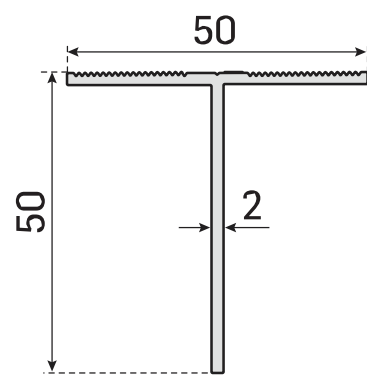

L Braketler

L Brackets

FACADE OPENING "A"	THICKNESS "B"	CUTTING SIZE "C"	HOLE COMBINATION
50	3	50	SINGLE
50	4	50	SINGLE
70	3	50	SINGLE
70	3	80	DOUBLE
70	3	100	DOUBLE
70	4	50	SINGLE
70	4	80	DOUBLE
70	4	100	DOUBLE
80	4	50	SINGLE
80	4	100	DOUBLE
100	3	50	SINGLE
100	3	80	DOUBLE
100	3	100	DOUBLE
100	4	40	SINGLE
100	4	50	SINGLE
100	4	100	DOUBLE
120	3	50	SINGLE
120	3	100	DOUBLE
120	4	50	SINGLE
120	4	100	DOUBLE
150	4	50	DOUBLE
150	4	100	DOUBLE
180	4	50	SINGLE
180	4	70	SINGLE
180	4	100	DOUBLE
230	4	50	SINGLE
230	4	100	DOUBLE
250	5	50	SINGLE
250	5	100	DOUBLE
300	3	80	DOUBLE