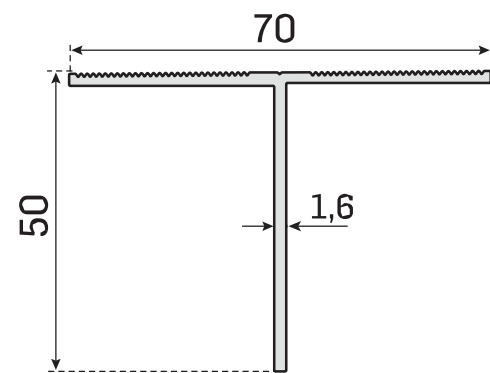

MKL4401 0,507 kg/mt

MKL4405 0,482 kg/mt