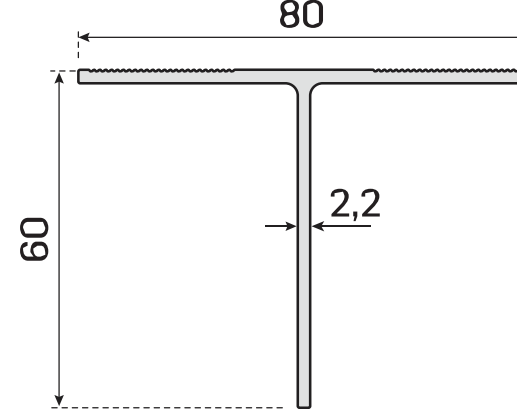

MEKALTEK

Cephe Sistem Profilleri
Facade System Profiles

L Braketler

L Brackets

FACADE OPENING "A"	THICKNESS "B"	CUTTING SIZE "C"	HOLE COMBINATION
50	3	50	SINGLE
50	4	50	SINGLE
70	3	50	SINGLE
70	3	80	DOUBLE
70	3	100	DOUBLE
70	4	50	SINGLE
70	4	80	DOUBLE
70	4	100	DOUBLE
80	4	50	SINGLE
80	4	100	DOUBLE
100	3	50	SINGLE
100	3	80	DOUBLE
100	3	100	DOUBLE
100	4	40	SINGLE
100	4	50	SINGLE
100	4	100	DOUBLE
120	3	50	SINGLE
120	3	100	DOUBLE
120	4	50	SINGLE
120	4	100	DOUBLE
150	4	50	DOUBLE
150	4	100	DOUBLE
180	4	50	SINGLE
180	4	70	SINGLE
180	4	100	DOUBLE
230	4	50	SINGLE
230	4	100	DOUBLE
250	5	50	SINGLE
250	5	100	DOUBLE
300	3	80	DOUBLE

MKL4400 0,604 kg/mt

MKL4401 0,507 kg/mt

MKL4402 0,629 kg/mt

MKL4403 0,347 kg/mt

MKL4404 0,545 kg/mt

MKL4405 0,482 kg/mt

MKL4406 0,848 kg/mt

MKL4407 0,309 kg/mt