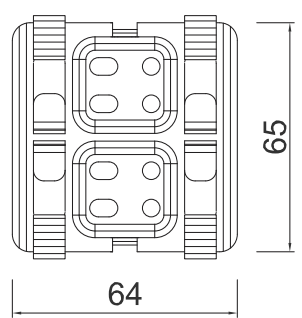

1. L Braket
  1. L Bracket
2. T Profil
  2. T Profile
3. TPE Fitol
  3. TPE Seal
4. 4'lü Multi Klips
  4. Multi Clips with 4 head
5. Seramik & Taş
  5. Ceramic & Stone
6. Trapez Vida
  6. Trapeze Screw
7. Çelik Dübel
  7. Steel Anchor
8. Opsiyonel Termal Bariyer
  8. Optional Thermal Breaker

4'lü Multi Klips
Multi Clips with 4 head